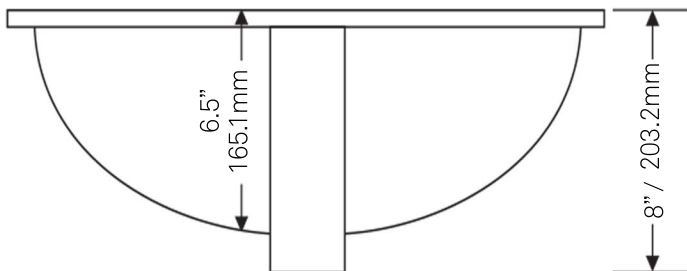

COORDINATING ACCESSORIES:

- PUD-BN-O/CH-O/ORB-O/MB-O pop-up drain
- Glacier Ice Restoration and Sealer kit

NOTES

Novatto reserves the right (1) to make changes in specifications and materials, and (2) to change or discontinue models, both without notice or obligation. Dimensions are for reference only, see www.NovattoInc.com for finish options and product availability.

Novatto Inc
TOLL FREE 844.404.4242
www.NovattoInc.com