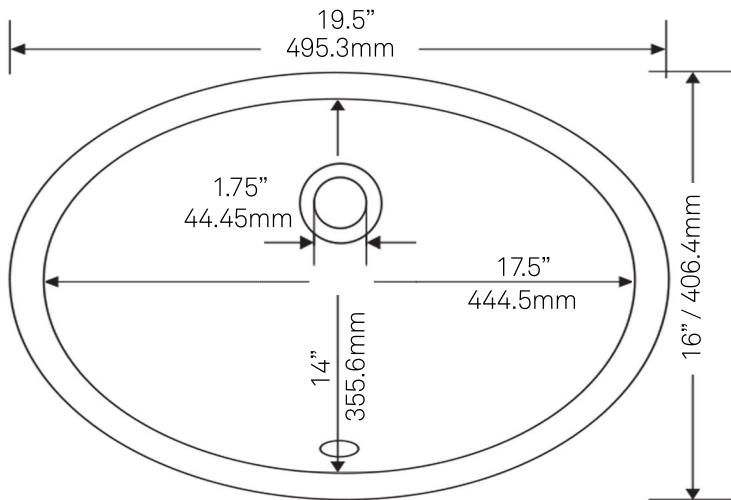

NOVATTO

NP-U191307 Oval Ceramic Undermount Sink With Overflow

Requested By:

Specific Features:

STANDARD SPECIFICATIONS:

- Oval white glossy ceramic vessel sink
- Easy to clean scratch resistant surface
- Non-porous material
- Designed for undermount installation
- Standard U.S. plumbing overflow connections
- Inner dimensions: 17.5 x 14 x 6.5-inches tall
- Has overflow
- MUST use overflow drain